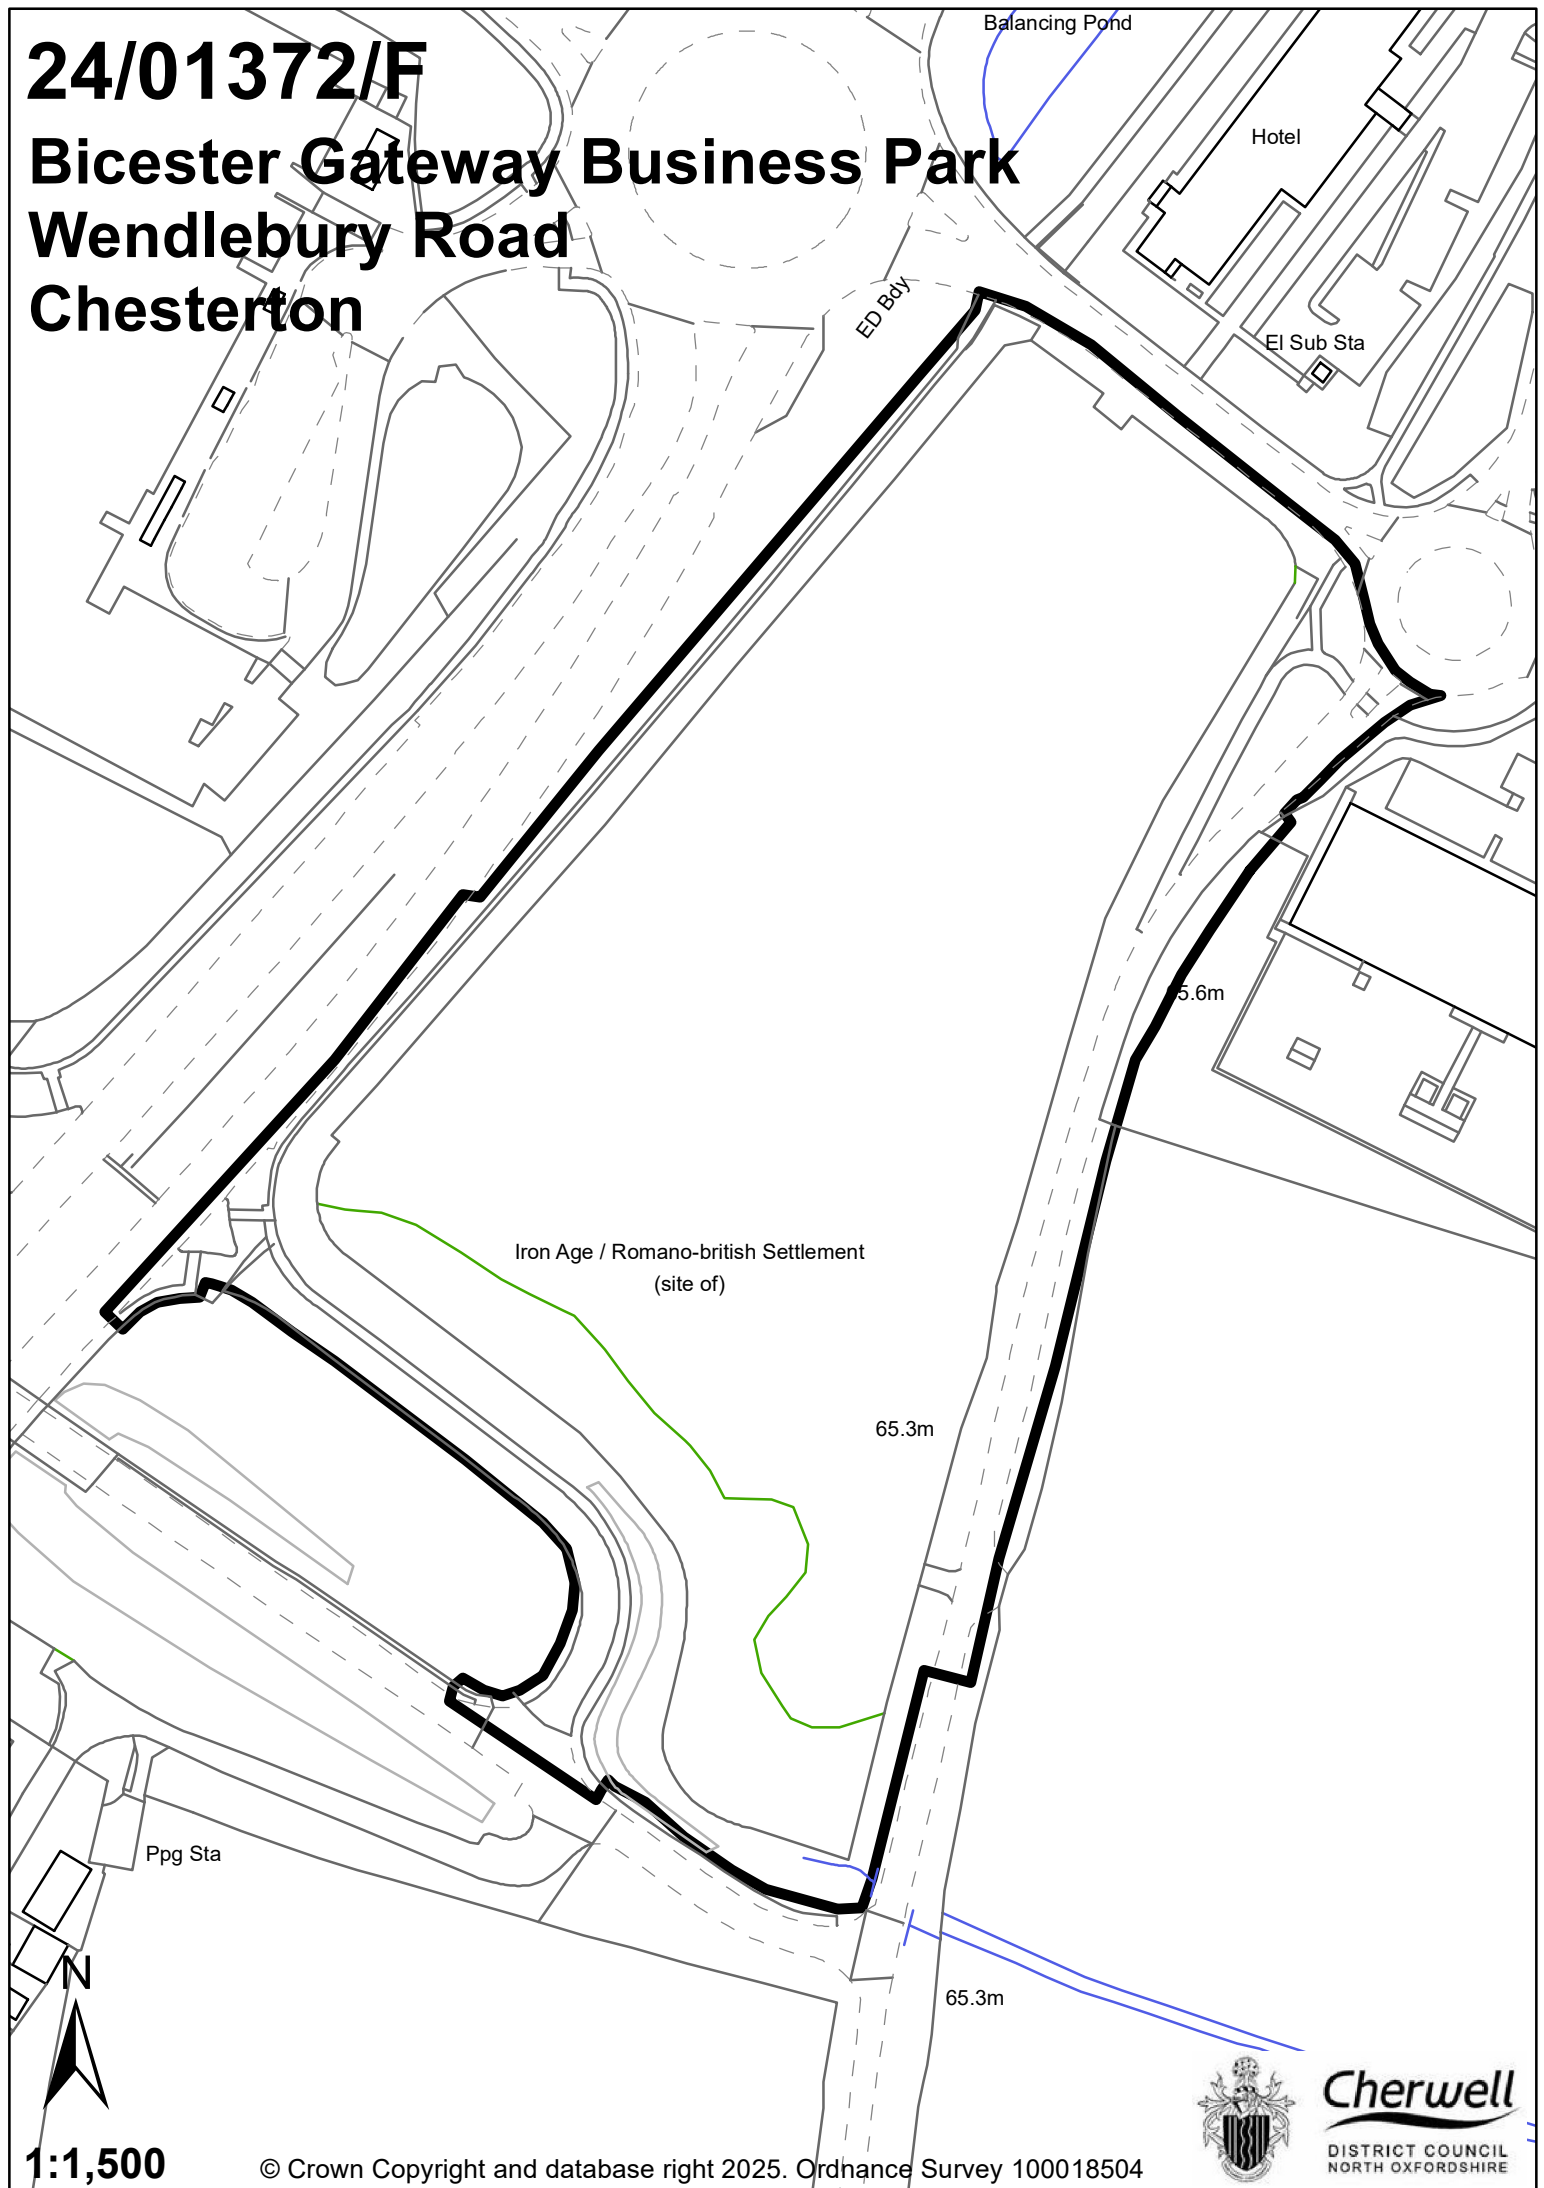

24/01372/F

**Bicester Gateway Business Park
Wendlebury Road
Chesterton**

1:1,500

© Crown Copyright and database right 2025. Ordnance Survey 100018504

Cherwell
DISTRICT COUNCIL
NORTH OXFORDSHIRE